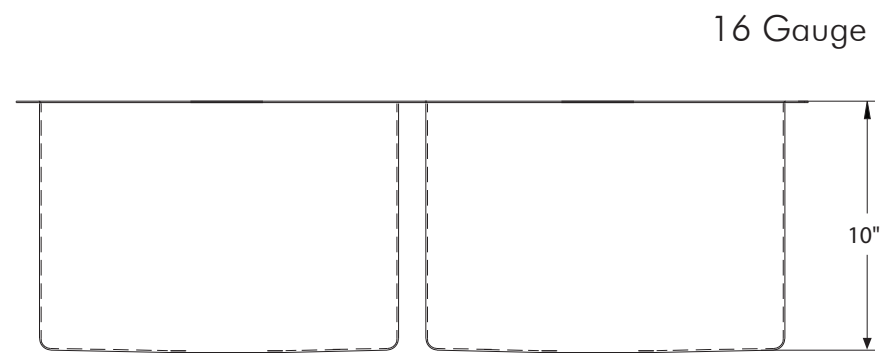

## DIMENSIONS/TECHNICAL DATA

# DOUBLE BOWL SINK

## Stainless Steel - ITEM #S751

**ATTENTION!** Dimensions may vary by up to 3/8". It is highly recommended to pull all dimensions of actual model for installation and measuring purposes.