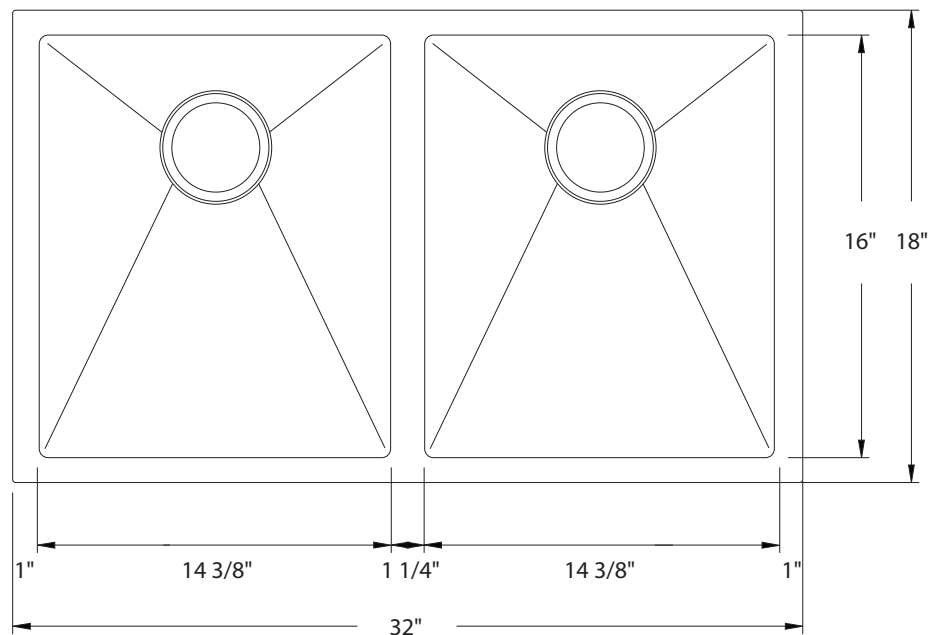

## DIMENSIONS/TECHNICAL DATA

## Stainless Steel - ITEM #S751

**ATTENTION!** Dimensions may vary by up to 3/8". It is highly recommended to pull all dimensions of actual model for installation and measuring purposes.